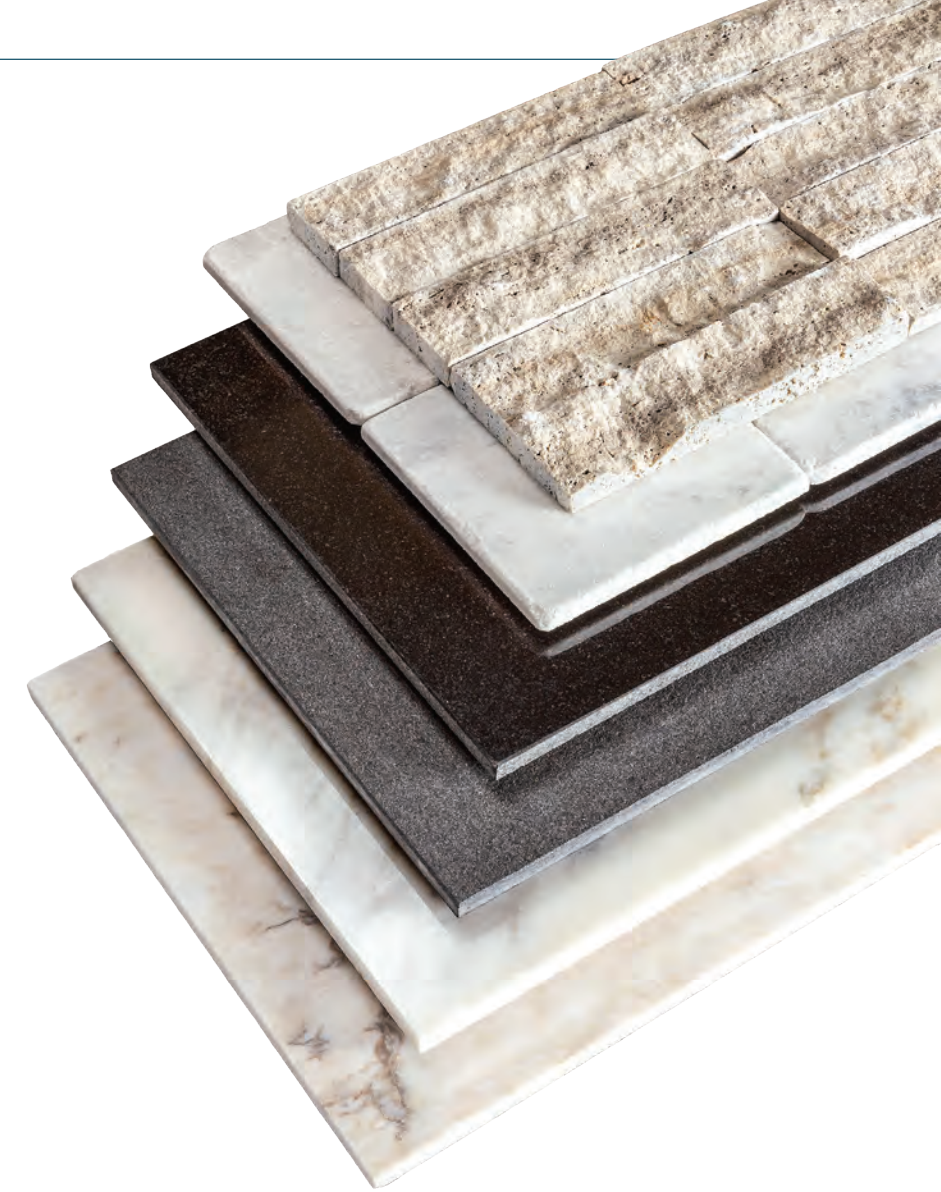

Edge Finishes or Profiles

There are various edge like, chiseled (chipped), pillowed, bullnosed, beveled, chamfered, etc.

Natural stone offers an elegant, luxurious appearance and has recently shed the image of being affordable to only the elite and is emerging as an affordable finish to the average customer.