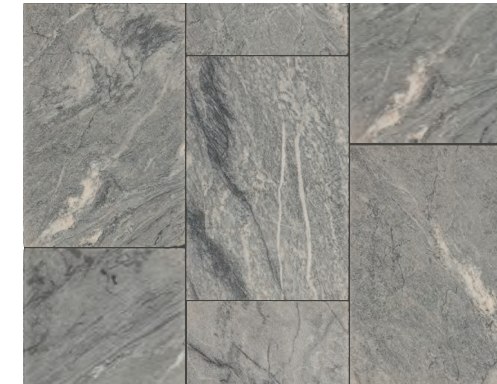

Rain Cloud
16"x24"
Vintage Finish