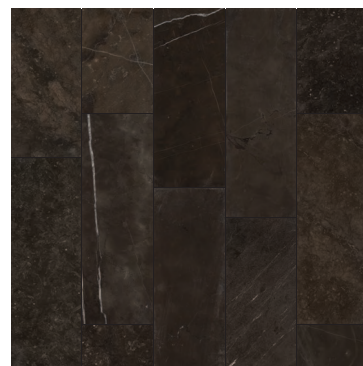

FLOOR Tile

Black
3"x9" - 2"x8"
Polished

SIZES

Shade variation is inherent in all Natural Stone products. Any questions as to the suitability of the product for its intended application must be made before installation. Use constitutes acceptance.